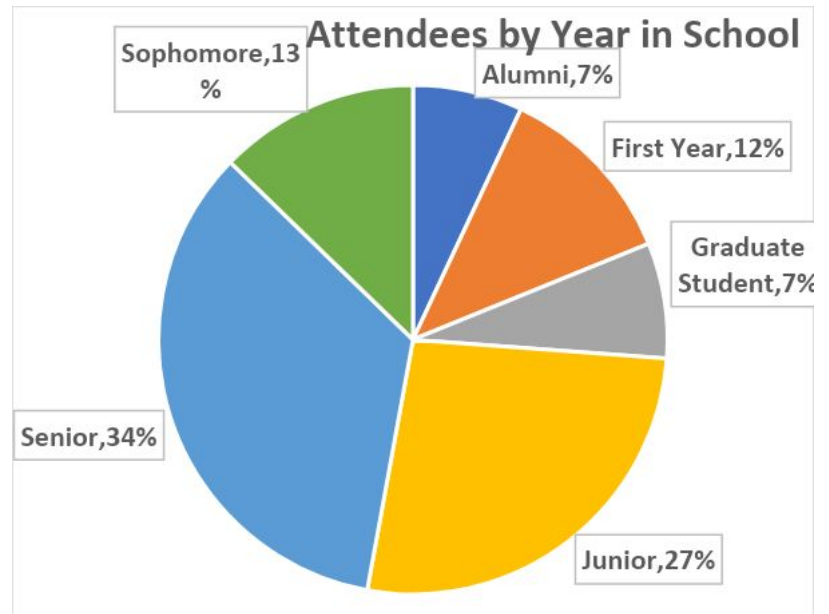

A Snapshot of Who Attends the Workforce Fair: Jobs, Internships, and Graduate Schools

Majors Represented

Accounting | Accounting Analytics | Actuarial Science | Advertising | Anthropology | Art | Biochemistry | Biology | Biomechanics | Biomedical Engineering | Biomedical Sciences | Business | Business Admin. | Business Management | Chemistry | Chinese | Clinical Psychology | Communication | Communication Studies | Computer Engineering | Computer Science | Computing | Counseling | Criminal Justice | Criminology | Digital Media | Economics | Education | Engineering | English | Environmental Science | Exercise Science | Finance | Forensic Science | Graphic Design | Healthcare Admin. | History | Human Resources | Information Technology | Information Systems | International Affairs | Marketing | Mathematics | MBA | Mechanical Engineering | Media Studies | Music | Nursing | Occupational Therapy | Organizational Leadership | Philosophy | Physics | Political Science | Psychology | Public Health | Public Relations | Social Work | Sociology | Software Engineering | Spanish | Sport & Rec Management | Supply Chain | Theatre | Undeclared

2020 Attendance Breakdown by College			
School	# of Students	School	# of Students
Alverno College	23	Lawrence University	5
Beloit College	26	Marian University	47
Cardinal Stritch	29	Marquette University	87
Carroll University	115	Milwaukee School of Engineering	6
Carthage College	17	Mount Mary University	21
Concordia University of Wisconsin	70	Ripon College	34
Edgewood College	1	St. Norbert College	2
Herzing University	3	Viterbo University	36
Holy Family College*	1	Wisconsin Lutheran College	45
Lakeland University	5		